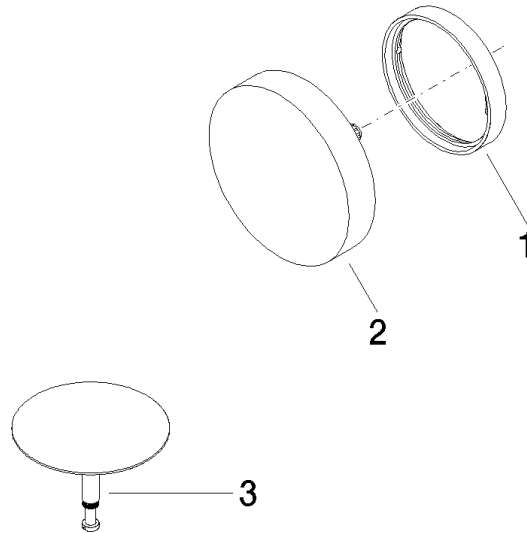

Pop-up waste and overflow - Brushed Champagne (22kt Gold)

IMO

36 243 970

- drain Ø 52mm
- Also suitable for king-size baths.**

Also suitable for king-size baths.

Fits: IMO, LULU, MADISON, MEM, TARA, CL.1, LISSÉ, VAIA, META, CYO

Required miscellaneous

Pop-up waste and overflow - 35 227 970 90
 •bowden cable length 725 mm

36 243 970

mm [inches]

36 243 970

Spare parts list

No.	Item Number	Name	Quantity used	Delivery time
1	09 11 01 123-46	cover	1	30
2	90 20 97 061 00-46	handle	1	30
3	04 31 20 031 48-46	plug	1	-